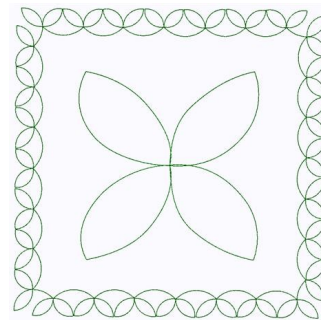

Name: Leaves Square

SKU: GSD01-STPL444

Brand: Grand Slam Designs

Unique Colors: 13 (1 color Stops)

Unique Colors

	Color Name (Color Code)	Manufacturer - Type
	Super White (1001) [No Color Selected]	madeira - rayon
	Dusty Lilac (1263) [No Color Selected]	madeira - rayon
	Crocus (286)	Exquisite - Polyester 1000m

Complete Color Sequence

#		Color Name (Color Code)	Manufacturer - Type
1		Super White (1001) [No Color Selected]	madeira - rayon
2		Super White (1001) [No Color Selected]	madeira - rayon
3		Crocus (286)	Exquisite - Polyester 1000m