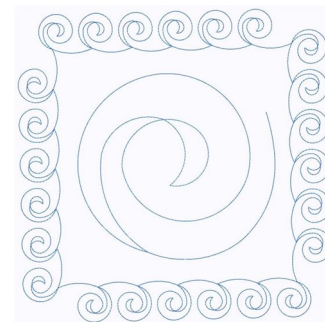

Name: Curly Square

SKU: GSD01-STPL442

Brand: Grand Slam Designs

Unique Colors: 13 (1 color Stops)

Unique Colors

	Color Name (Color Code)	Manufacturer - Type
	Super White (1001) [No Color Selected]	madeira - rayon
	Dusty Lilac (1263) [No Color Selected]	madeira - rayon
	Crocus (286)	Exquisite - Polyester 1000m

Complete Color Sequence

#		Color Name (Color Code)	Manufacturer - Type
1		Super White (1001) [No Color Selected]	madeira - rayon
2		Super White (1001) [No Color Selected]	madeira - rayon
3		Crocus (286)	Exquisite - Polyester 1000m