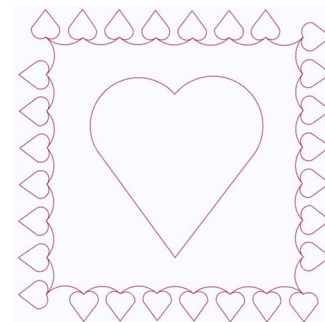

Name: Heart Square

SKU: GSD01-STPL440

Brand: Grand Slam Designs

Unique Colors: 13 (1 color Stops)

Unique Colors

	Color Name (Color Code)	Manufacturer - Type
	Super White (1001) [No Color Selected]	madeira - rayon
	Dusty Lilac (1263) [No Color Selected]	madeira - rayon
	Crocus (286)	Exquisite - Polyester 1000m

Complete Color Sequence

#		Color Name (Color Code)	Manufacturer - Type
1		Super White (1001) [No Color Selected]	madeira - rayon
2		Super White (1001) [No Color Selected]	madeira - rayon
3		Crocus (286)	Exquisite - Polyester 1000m