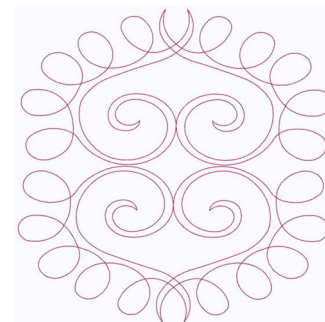

Name: Curly Hearts

SKU: GSD01-STPL436

Brand: Grand Slam Designs

Unique Colors: 13 (1 color Stops)

Unique Colors

	Color Name (Color Code)	Manufacturer - Type
	Super White (1001) [No Color Selected]	madeira - rayon
	Dusty Lilac (1263) [No Color Selected]	madeira - rayon
	Crocus (286)	Exquisite - Polyester 1000m

Complete Color Sequence

#		Color Name (Color Code)	Manufacturer - Type
1		Super White (1001) [No Color Selected]	madeira - rayon
2		Super White (1001) [No Color Selected]	madeira - rayon
3		Crocus (286)	Exquisite - Polyester 1000m