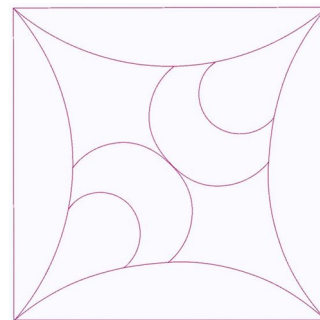

Name: Pointed Square

SKU: GSD01-STPL432

Brand: Grand Slam Designs

Unique Colors: 13 (1 color Stops)

Unique Colors

	Color Name (Color Code)	Manufacturer - Type
	Super White (1001) [No Color Selected]	madeira - rayon
	Dusty Lilac (1263) [No Color Selected]	madeira - rayon
	Crocus (286)	Exquisite - Polyester 1000m

Complete Color Sequence

#		Color Name (Color Code)	Manufacturer - Type
1		Super White (1001) [No Color Selected]	madeira - rayon
2		Super White (1001) [No Color Selected]	madeira - rayon
3		Crocus (286)	Exquisite - Polyester 1000m