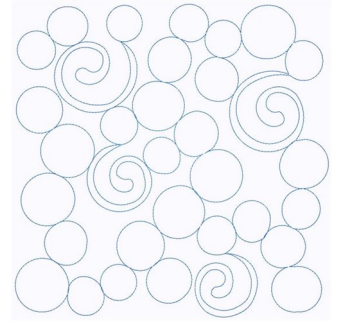

Name: Swirly Circles

SKU: GSD01-STPL420

Brand: Grand Slam Designs

Unique Colors: 13 (1 color Stops)

Unique Colors

	Color Name (Color Code)	Manufacturer - Type
	Super White (1001) [No Color Selected]	madeira - rayon
	Dusty Lilac (1263) [No Color Selected]	madeira - rayon
	Crocus (286)	Exquisite - Polyester 1000m

Complete Color Sequence

#		Color Name (Color Code)	Manufacturer - Type
1		Super White (1001) [No Color Selected]	madeira - rayon
2		Super White (1001) [No Color Selected]	madeira - rayon
3		Crocus (286)	Exquisite - Polyester 1000m