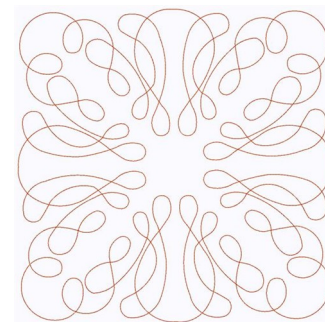

Name: Scribble Square

SKU: GSD01-STPL418

Brand: Grand Slam Designs

Unique Colors: 13 (1 color Stops)

Unique Colors

	Color Name (Color Code)	Manufacturer - Type
	Super White (1001) [No Color Selected]	madeira - rayon
	Dusty Lilac (1263) [No Color Selected]	madeira - rayon
	Crocus (286)	Exquisite - Polyester 1000m

Complete Color Sequence

#		Color Name (Color Code)	Manufacturer - Type
1		Super White (1001) [No Color Selected]	madeira - rayon
2		Super White (1001) [No Color Selected]	madeira - rayon
3		Crocus (286)	Exquisite - Polyester 1000m