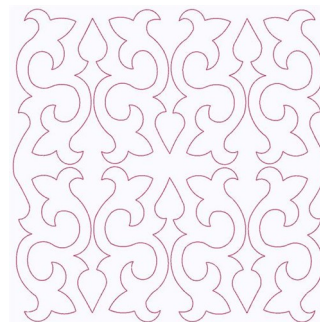

Name: Fleur De Lis Square Machine Embroidery Design

SKU: GSD01-STPL416

Brand: Grand Slam Designs

Unique Colors: 13 (1 color Stops)

Unique Colors

	Color Name (Color Code)	Manufacturer - Type
	Super White (1001) [No Color Selected]	madeira - rayon
	Dusty Lilac (1263) [No Color Selected]	madeira - rayon
	Crocus (286)	Exquisite - Polyester 1000m

Complete Color Sequence

#		Color Name (Color Code)	Manufacturer - Type
1		Super White (1001) [No Color Selected]	madeira - rayon
2		Super White (1001) [No Color Selected]	madeira - rayon
3		Crocus (286)	Exquisite - Polyester 1000m