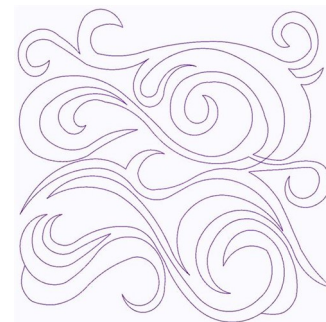

**Name:** Curlicues Machine Embroidery Design

**SKU:** GSD01-STPL408

**Brand:** Grand Slam Designs

**Unique Colors:** 13 (1 color Stops)

## Unique Colors

	<b>Color Name (Color Code)</b>	<b>Manufacturer - Type</b>
	Super White (1001) [No Color Selected]	madeira - rayon
	Dusty Lilac (1263) [No Color Selected]	madeira - rayon
	Crocus (286)	Exquisite - Polyester 1000m