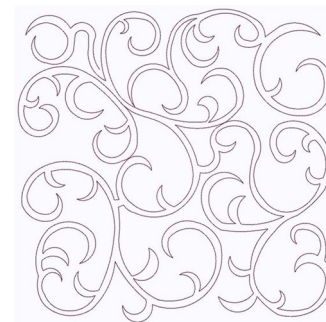

**Name:** Curlicue Square

**SKU:** GSD01-STPL406

**Brand:** Grand Slam Designs

**Unique Colors:** 13 (1 color Stops)

## Unique Colors

	<b>Color Name (Color Code)</b>	<b>Manufacturer - Type</b>
	Super White (1001) [No Color Selected]	madeira - rayon
	Dusty Lilac (1263) [No Color Selected]	madeira - rayon
	Crocus (286)	Exquisite - Polyester 1000m

# Complete Color Sequence

#		Color Name (Color Code)	Manufacturer - Type
1		Super White (1001) [No Color Selected]	madeira - rayon
2		Super White (1001) [No Color Selected]	madeira - rayon
3		Crocus (286)	Exquisite - Polyester 1000m