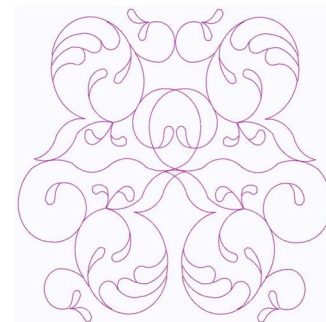

Name: Swirls Galore

SKU: GSD01-STPL398

Brand: Grand Slam Designs

Unique Colors: 13 (1 color Stops)

Unique Colors

	Color Name (Color Code)	Manufacturer - Type
	Super White (1001) [No Color Selected]	madeira - rayon
	Dusty Lilac (1263) [No Color Selected]	madeira - rayon
	Crocus (286)	Exquisite - Polyester 1000m

Complete Color Sequence

#		Color Name (Color Code)	Manufacturer - Type
1		Super White (1001) [No Color Selected]	madeira - rayon
2		Super White (1001) [No Color Selected]	madeira - rayon
3		Crocus (286)	Exquisite - Polyester 1000m