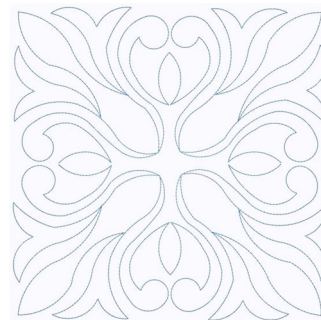

**Name:** Leaf Square Outline

**SKU:** GSD01-STPL394

**Brand:** Grand Slam Designs

**Unique Colors:** 13 (1 color Stops)

## Unique Colors

	<b>Color Name (Color Code)</b>	<b>Manufacturer - Type</b>
	Super White (1001) [No Color Selected]	madeira - rayon
	Dusty Lilac (1263) [No Color Selected]	madeira - rayon
	Crocus (286)	Exquisite - Polyester 1000m