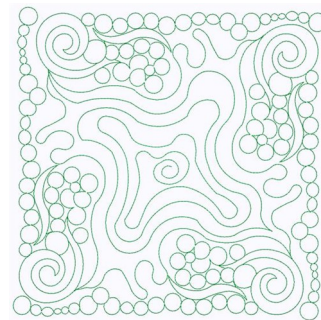

**Name:** Circle Mania

**SKU:** GSD01-STPL392

**Brand:** Grand Slam Designs

**Unique Colors:** 13 (1 color Stops)

## Unique Colors

	<b>Color Name (Color Code)</b>	<b>Manufacturer - Type</b>
	Super White (1001) [No Color Selected]	madeira - rayon
	Dusty Lilac (1263) [No Color Selected]	madeira - rayon
	Crocus (286)	Exquisite - Polyester 1000m

# Complete Color Sequence

#		Color Name (Color Code)	Manufacturer - Type
1		Super White (1001) [No Color Selected]	madeira - rayon
2		Super White (1001) [No Color Selected]	madeira - rayon
3		Crocus (286)	Exquisite - Polyester 1000m