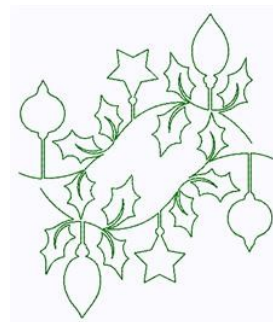

Name: Christmas Ornaments

SKU: GSD01-STPL388

Brand: Grand Slam Designs

Unique Colors: 13 (1 color Stops)

Unique Colors

	Color Name (Color Code)	Manufacturer - Type
	Super White (1001) [No Color Selected]	madeira - rayon
	Dusty Lilac (1263) [No Color Selected]	madeira - rayon
	Crocus (286)	Exquisite - Polyester 1000m

Complete Color Sequence

#		Color Name (Color Code)	Manufacturer - Type
1		Super White (1001) [No Color Selected]	madeira - rayon
2		Super White (1001) [No Color Selected]	madeira - rayon
3		Crocus (286)	Exquisite - Polyester 1000m