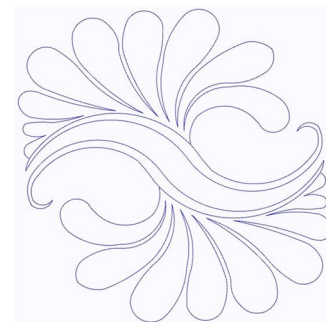

Name: Splash Outline Machine Embroidery Design

SKU: GSD01-STPL362

Brand: Grand Slam Designs

Unique Colors: 13 (1 color Stops)

Unique Colors

| | Color Name (Color Code) | Manufacturer - Type |
|--|--|-----------------------------|
| | Super White (1001) [No Color Selected] | madeira - rayon |
| | Dusty Lilac (1263) [No Color Selected] | madeira - rayon |
| | Crocus (286) | Exquisite - Polyester 1000m |

Complete Color Sequence

| # | | Color Name (Color Code) | Manufacturer - Type |
|---|--|--|--------------------------------|
| 1 | | Super White (1001) [No Color Selected] | madeira - rayon |
| 2 | | Super White (1001) [No Color Selected] | madeira - rayon |
| 3 | | Crocus (286) | Exquisite - Polyester 1000m |