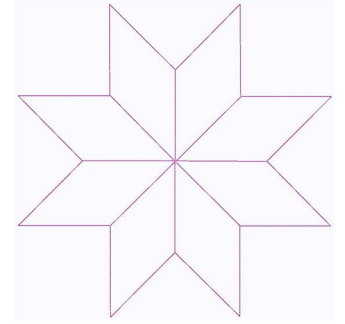

Name: Diamond Star Outline

SKU: GSD01-STPL356

Brand: Grand Slam Designs

Unique Colors: 13 (1 color Stops)

Unique Colors

	Color Name (Color Code)	Manufacturer - Type
	Super White (1001) [No Color Selected]	madeira - rayon
	Dusty Lilac (1263) [No Color Selected]	madeira - rayon
	Crocus (286)	Exquisite - Polyester 1000m

Complete Color Sequence

#		Color Name (Color Code)	Manufacturer - Type
1		Super White (1001) [No Color Selected]	madeira - rayon
2		Super White (1001) [No Color Selected]	madeira - rayon
3		Crocus (286)	Exquisite - Polyester 1000m