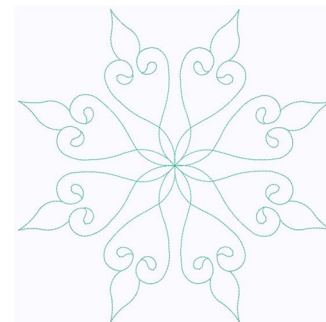

**Name:** Pinwheel Machine Embroidery Design

**SKU:** GSD01-STPL354

**Brand:** Grand Slam Designs

**Unique Colors:** 13 (1 color Stops)

## Unique Colors

	<b>Color Name (Color Code)</b>	<b>Manufacturer - Type</b>
	Super White (1001) [No Color Selected]	madeira - rayon
	Dusty Lilac (1263) [No Color Selected]	madeira - rayon
	Crocus (286)	Exquisite - Polyester 1000m