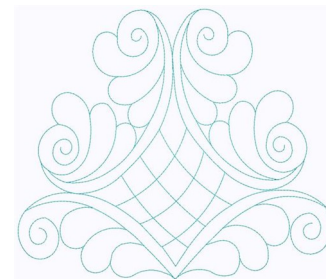

**Name:** Swirly Scrollwork Machine Embroidery Design

**SKU:** GSD01-STPL342

**Brand:** Grand Slam Designs

**Unique Colors:** 13 (1 color Stops)