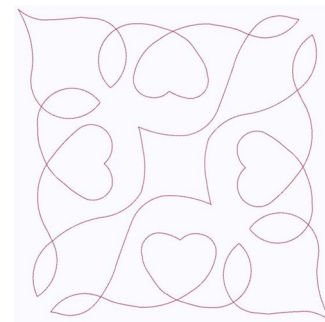

Name: Heart Square

SKU: GSD01-STPL334

Brand: Grand Slam Designs

Unique Colors: 13 (1 color Stops)

Unique Colors

	Color Name (Color Code)	Manufacturer - Type
	Super White (1001) [No Color Selected]	madeira - rayon
	Dusty Lilac (1263) [No Color Selected]	madeira - rayon
	Crocus (286)	Exquisite - Polyester 1000m

Complete Color Sequence

#		Color Name (Color Code)	Manufacturer - Type
1		Super White (1001) [No Color Selected]	madeira - rayon
2		Super White (1001) [No Color Selected]	madeira - rayon
3		Crocus (286)	Exquisite - Polyester 1000m