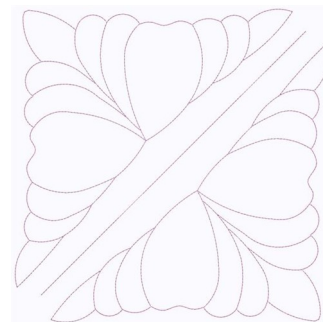

Name: Floral Square Outline

SKU: GSD01-STPL318

Brand: Grand Slam Designs

Unique Colors: 13 (1 color Stops)

Unique Colors

	Color Name (Color Code)	Manufacturer - Type
	Super White (1001) [No Color Selected]	madeira - rayon
	Dusty Lilac (1263) [No Color Selected]	madeira - rayon
	Crocus (286)	Exquisite - Polyester 1000m

Complete Color Sequence

#		Color Name (Color Code)	Manufacturer - Type
1		Super White (1001) [No Color Selected]	madeira - rayon
2		Super White (1001) [No Color Selected]	madeira - rayon
3		Crocus (286)	Exquisite - Polyester 1000m