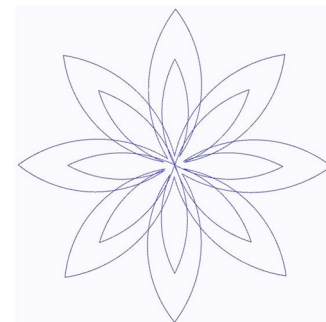

Name: Point Swirl

SKU: GSD01-STPL314

Brand: Grand Slam Designs

Unique Colors: 13 (1 color Stops)

Unique Colors

	Color Name (Color Code)	Manufacturer - Type
	Super White (1001) [No Color Selected]	madeira - rayon
	Dusty Lilac (1263) [No Color Selected]	madeira - rayon
	Crocus (286)	Exquisite - Polyester 1000m

Complete Color Sequence

#		Color Name (Color Code)	Manufacturer - Type
1		Super White (1001) [No Color Selected]	madeira - rayon
2		Super White (1001) [No Color Selected]	madeira - rayon
3		Crocus (286)	Exquisite - Polyester 1000m