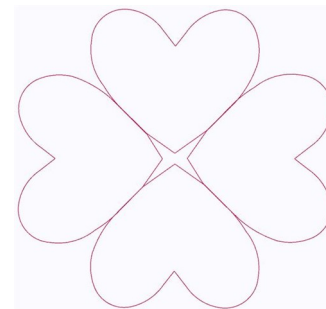

Name: Outline Of Hearts

SKU: GSD01-STPL308

Brand: Grand Slam Designs

Unique Colors: 13 (1 color Stops)

Unique Colors

	Color Name (Color Code)	Manufacturer - Type
	Super White (1001) [No Color Selected]	madeira - rayon
	Dusty Lilac (1263) [No Color Selected]	madeira - rayon
	Crocus (286)	Exquisite - Polyester 1000m

Complete Color Sequence

#		Color Name (Color Code)	Manufacturer - Type
1		Super White (1001) [No Color Selected]	madeira - rayon
2		Super White (1001) [No Color Selected]	madeira - rayon
3		Crocus (286)	Exquisite - Polyester 1000m