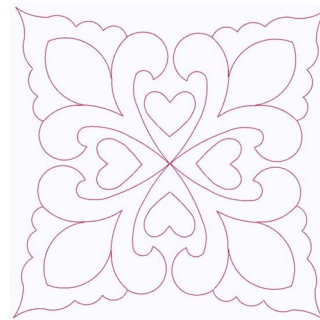

Name: Fleur Square

SKU: GSD01-STPL304

Brand: Grand Slam Designs

Unique Colors: 13 (1 color Stops)

Unique Colors

	Color Name (Color Code)	Manufacturer - Type
	Super White (1001) [No Color Selected]	madeira - rayon
	Dusty Lilac (1263) [No Color Selected]	madeira - rayon
	Crocus (286)	Exquisite - Polyester 1000m

Complete Color Sequence

#		Color Name (Color Code)	Manufacturer - Type
1		Super White (1001) [No Color Selected]	madeira - rayon
2		Super White (1001) [No Color Selected]	madeira - rayon
3		Crocus (286)	Exquisite - Polyester 1000m