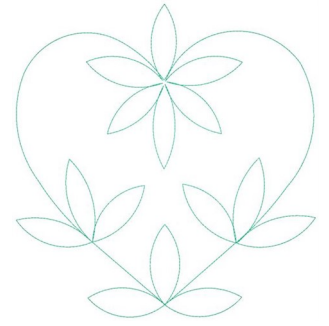

Name: Leaf Heart Outline

SKU: GSD01-STPL300

Brand: Grand Slam Designs

Unique Colors: 13 (1 color Stops)

Unique Colors

	Color Name (Color Code)	Manufacturer - Type
	Super White (1001) [No Color Selected]	madeira - rayon
	Dusty Lilac (1263) [No Color Selected]	madeira - rayon
	Crocus (286)	Exquisite - Polyester 1000m

Complete Color Sequence

#		Color Name (Color Code)	Manufacturer - Type
1		Super White (1001) [No Color Selected]	madeira - rayon
2		Super White (1001) [No Color Selected]	madeira - rayon
3		Crocus (286)	Exquisite - Polyester 1000m