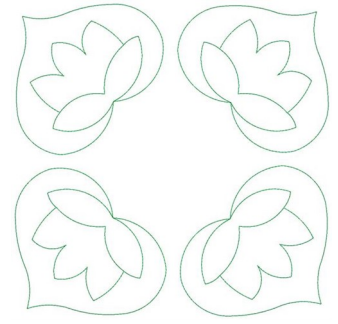

Name: Tulip Heart Square

SKU: GSD01-STPL298

Brand: Grand Slam Designs

Unique Colors: 13 (1 color Stops)

Unique Colors

	Color Name (Color Code)	Manufacturer - Type
	Super White (1001) [No Color Selected]	madeira - rayon
	Dusty Lilac (1263) [No Color Selected]	madeira - rayon
	Crocus (286)	Exquisite - Polyester 1000m

Complete Color Sequence

#		Color Name (Color Code)	Manufacturer - Type
1		Super White (1001) [No Color Selected]	madeira - rayon
2		Super White (1001) [No Color Selected]	madeira - rayon
3		Crocus (286)	Exquisite - Polyester 1000m