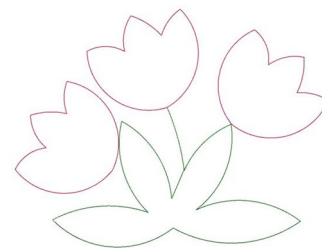

Name: Tulip Trio Outline

SKU: GSD01-STPL290

Brand: Grand Slam Designs

Unique Colors: 13 (2 color Stops)

Unique Colors

	Color Name (Color Code)	Manufacturer - Type
	Super White (1001) [No Color Selected]	madeira - rayon
	Dusty Lilac (1263) [No Color Selected]	madeira - rayon
	Crocus (286)	Exquisite - Polyester 1000m

Complete Color Sequence

#		Color Name (Color Code)	Manufacturer - Type
1		Super White (1001) [No Color Selected]	madeira - rayon
2		Super White (1001) [No Color Selected]	madeira - rayon
3		Crocus (286)	Exquisite - Polyester 1000m