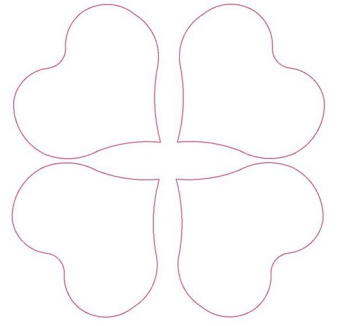

Name: Heart Outline

SKU: GSD01-STPL286

Brand: Grand Slam Designs

Unique Colors: 13 (1 color Stops)

Unique Colors

	Color Name (Color Code)	Manufacturer - Type
	Super White (1001) [No Color Selected]	madeira - rayon
	Dusty Lilac (1263) [No Color Selected]	madeira - rayon
	Crocus (286)	Exquisite - Polyester 1000m

Complete Color Sequence

#		Color Name (Color Code)	Manufacturer - Type
1		Super White (1001) [No Color Selected]	madeira - rayon
2		Super White (1001) [No Color Selected]	madeira - rayon
3		Crocus (286)	Exquisite - Polyester 1000m