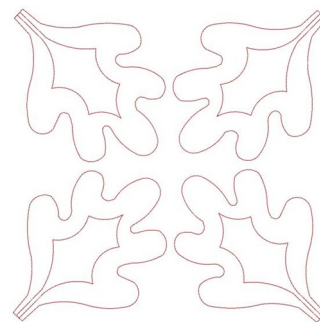

Name: Oak Leaves Machine Embroidery Design

SKU: GSD01-STPL284

Brand: Grand Slam Designs

Unique Colors: 13 (1 color Stops)

Unique Colors

	Color Name (Color Code)	Manufacturer - Type
	Super White (1001) [No Color Selected]	madeira - rayon
	Dusty Lilac (1263) [No Color Selected]	madeira - rayon
	Crocus (286)	Exquisite - Polyester 1000m

Complete Color Sequence

#		Color Name (Color Code)	Manufacturer - Type
1		Super White (1001) [No Color Selected]	madeira - rayon
2		Super White (1001) [No Color Selected]	madeira - rayon
3		Crocus (286)	Exquisite - Polyester 1000m