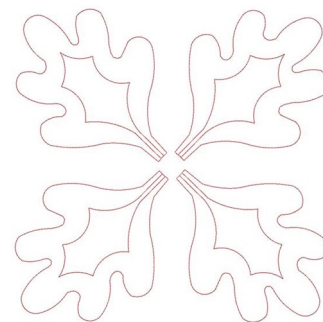

**Name:** Oak Leaves Machine Embroidery Design

**SKU:** GSD01-STPL282

**Brand:** Grand Slam Designs

**Unique Colors:** 13 (1 color Stops)

## Unique Colors

	<b>Color Name (Color Code)</b>	<b>Manufacturer - Type</b>
	Super White (1001) [No Color Selected]	madeira - rayon
	Dusty Lilac (1263) [No Color Selected]	madeira - rayon
	Crocus (286)	Exquisite - Polyester 1000m

# Complete Color Sequence

#		Color Name (Color Code)	Manufacturer - Type
1		Super White (1001) [No Color Selected]	madeira - rayon
2		Super White (1001) [No Color Selected]	madeira - rayon
3		Crocus (286)	Exquisite - Polyester 1000m