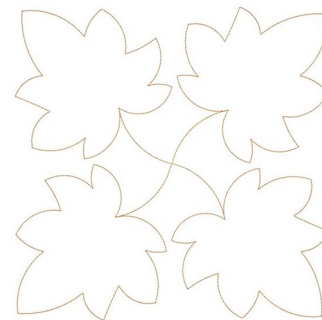

Name: Maple Leaves Machine Embroidery Design

SKU: GSD01-STPL278

Brand: Grand Slam Designs

Unique Colors: 13 (1 color Stops)

Unique Colors

	Color Name (Color Code)	Manufacturer - Type
	Super White (1001) [No Color Selected]	madeira - rayon
	Dusty Lilac (1263) [No Color Selected]	madeira - rayon
	Crocus (286)	Exquisite - Polyester 1000m

Complete Color Sequence

#		Color Name (Color Code)	Manufacturer - Type
1		Super White (1001) [No Color Selected]	madeira - rayon
2		Super White (1001) [No Color Selected]	madeira - rayon
3		Crocus (286)	Exquisite - Polyester 1000m