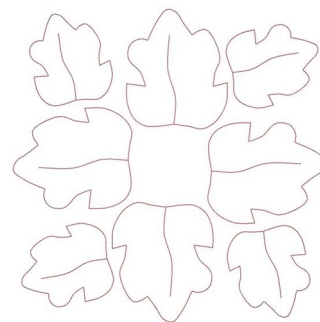

Name: Leaves Square Machine Embroidery Design

SKU: GSD01-STPL270

Brand: Grand Slam Designs

Unique Colors: 13 (1 color Stops)

Unique Colors

	Color Name (Color Code)	Manufacturer - Type
	Super White (1001) [No Color Selected]	madeira - rayon
	Dusty Lilac (1263) [No Color Selected]	madeira - rayon
	Crocus (286)	Exquisite - Polyester 1000m

Complete Color Sequence

#		Color Name (Color Code)	Manufacturer - Type
1		Super White (1001) [No Color Selected]	madeira - rayon
2		Super White (1001) [No Color Selected]	madeira - rayon
3		Crocus (286)	Exquisite - Polyester 1000m