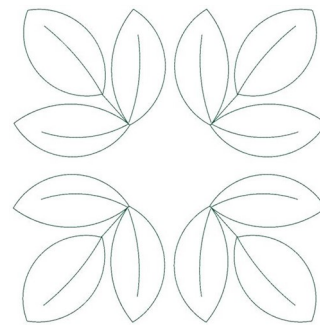

Name: Leaf Square Machine Embroidery Design

SKU: GSD01-STPL266

Brand: Grand Slam Designs

Unique Colors: 13 (1 color Stops)

Unique Colors

	Color Name (Color Code)	Manufacturer - Type
	Super White (1001) [No Color Selected]	madeira - rayon
	Dusty Lilac (1263) [No Color Selected]	madeira - rayon
	Crocus (286)	Exquisite - Polyester 1000m

Complete Color Sequence

#		Color Name (Color Code)	Manufacturer - Type
1		Super White (1001) [No Color Selected]	madeira - rayon
2		Super White (1001) [No Color Selected]	madeira - rayon
3		Crocus (286)	Exquisite - Polyester 1000m