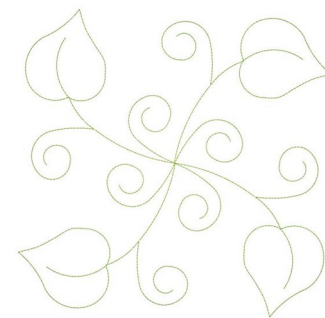

Name: Ivy Swirl Machine Embroidery Design

SKU: GSD01-STPL262

Brand: Grand Slam Designs

Unique Colors: 13 (1 color Stops)

Unique Colors

	Color Name (Color Code)	Manufacturer - Type
	Super White (1001) [No Color Selected]	madeira - rayon
	Dusty Lilac (1263) [No Color Selected]	madeira - rayon
	Crocus (286)	Exquisite - Polyester 1000m

Complete Color Sequence

#		Color Name (Color Code)	Manufacturer - Type
1		Super White (1001) [No Color Selected]	madeira - rayon
2		Super White (1001) [No Color Selected]	madeira - rayon
3		Crocus (286)	Exquisite - Polyester 1000m