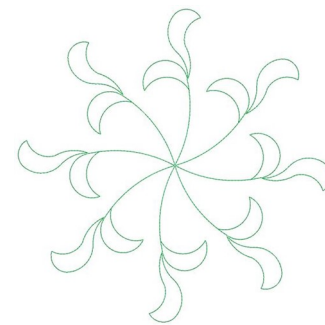

**Name:** Leaf Swirl Machine Embroidery Design

**SKU:** GSD01-STPL260

**Brand:** Grand Slam Designs

**Unique Colors:** 13 (1 color Stops)

## Unique Colors

	<b>Color Name (Color Code)</b>	<b>Manufacturer - Type</b>
	Super White (1001) [No Color Selected]	madeira - rayon
	Dusty Lilac (1263) [No Color Selected]	madeira - rayon
	Crocus (286)	Exquisite - Polyester 1000m

# Complete Color Sequence

#		Color Name (Color Code)	Manufacturer - Type
1		Super White (1001) [No Color Selected]	madeira - rayon
2		Super White (1001) [No Color Selected]	madeira - rayon
3		Crocus (286)	Exquisite - Polyester 1000m