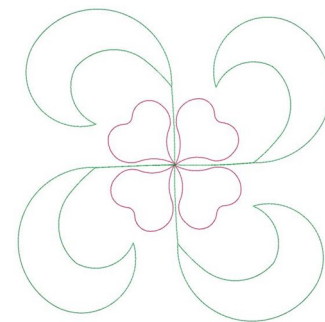

Name: Flower Swirl Outline

SKU: GSD01-STPL258

Brand: Grand Slam Designs

Unique Colors: 13 (2 color Stops)

Unique Colors

	Color Name (Color Code)	Manufacturer - Type
	Super White (1001) [No Color Selected]	madeira - rayon
	Dusty Lilac (1263) [No Color Selected]	madeira - rayon
	Crocus (286)	Exquisite - Polyester 1000m

Complete Color Sequence

#		Color Name (Color Code)	Manufacturer - Type
1		Super White (1001) [No Color Selected]	madeira - rayon
2		Super White (1001) [No Color Selected]	madeira - rayon
3		Crocus (286)	Exquisite - Polyester 1000m