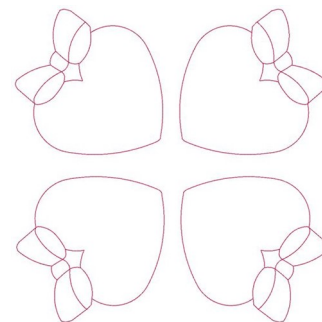

Name: Hearts Square

SKU: GSD01-STPL256

Brand: Grand Slam Designs

Unique Colors: 13 (1 color Stops)

Unique Colors

	Color Name (Color Code)	Manufacturer - Type
	Super White (1001) [No Color Selected]	madeira - rayon
	Dusty Lilac (1263) [No Color Selected]	madeira - rayon
	Crocus (286)	Exquisite - Polyester 1000m

Complete Color Sequence

#		Color Name (Color Code)	Manufacturer - Type
1		Super White (1001) [No Color Selected]	madeira - rayon
2		Super White (1001) [No Color Selected]	madeira - rayon
3		Crocus (286)	Exquisite - Polyester 1000m