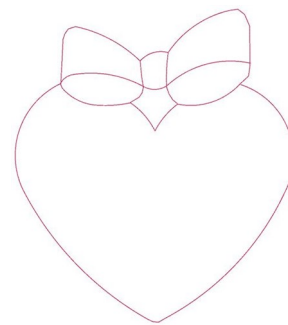

Name: Heart Outline

SKU: GSD01-STPL254

Brand: Grand Slam Designs

Unique Colors: 13 (1 color Stops)

Unique Colors

	Color Name (Color Code)	Manufacturer - Type
	Super White (1001) [No Color Selected]	madeira - rayon
	Dusty Lilac (1263) [No Color Selected]	madeira - rayon
	Crocus (286)	Exquisite - Polyester 1000m

Complete Color Sequence

#		Color Name (Color Code)	Manufacturer - Type
1		Super White (1001) [No Color Selected]	madeira - rayon
2		Super White (1001) [No Color Selected]	madeira - rayon
3		Crocus (286)	Exquisite - Polyester 1000m