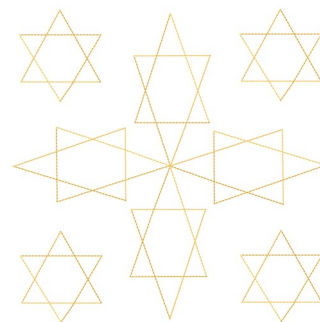

**Name:** Star Of David Square

**SKU:** GSD01-STPL250

**Brand:** Grand Slam Designs

**Unique Colors:** 13 (1 color Stops)

## Unique Colors

	<b>Color Name (Color Code)</b>	<b>Manufacturer - Type</b>
	Super White (1001) [No Color Selected]	madeira - rayon
	Dusty Lilac (1263) [No Color Selected]	madeira - rayon
	Crocus (286)	Exquisite - Polyester 1000m