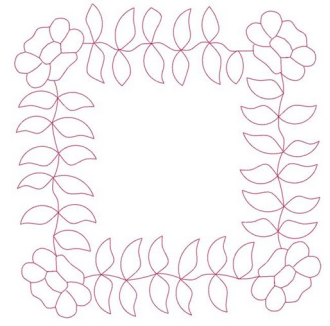

Name: Floral Square

SKU: GSD01-STPL248

Brand: Grand Slam Designs

Unique Colors: 13 (1 color Stops)

Unique Colors

	Color Name (Color Code)	Manufacturer - Type
	Super White (1001) [No Color Selected]	madeira - rayon
	Dusty Lilac (1263) [No Color Selected]	madeira - rayon
	Crocus (286)	Exquisite - Polyester 1000m

Complete Color Sequence

#		Color Name (Color Code)	Manufacturer - Type
1		Super White (1001) [No Color Selected]	madeira - rayon
2		Super White (1001) [No Color Selected]	madeira - rayon
3		Crocus (286)	Exquisite - Polyester 1000m