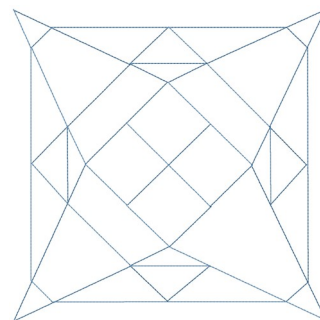

Name: STAR SQUARE Machine Embroidery Design

SKU: GSD01-STPL243

Brand: Grand Slam Designs

Unique Colors: 13 (1 color Stops)

Unique Colors

	Color Name (Color Code)	Manufacturer - Type
	Super White (1001) [No Color Selected]	madeira - rayon
	Dusty Lilac (1263) [No Color Selected]	madeira - rayon
	Crocus (286)	Exquisite - Polyester 1000m

Complete Color Sequence

#		Color Name (Color Code)	Manufacturer - Type
1		Super White (1001) [No Color Selected]	madeira - rayon
2		Super White (1001) [No Color Selected]	madeira - rayon
3		Crocus (286)	Exquisite - Polyester 1000m