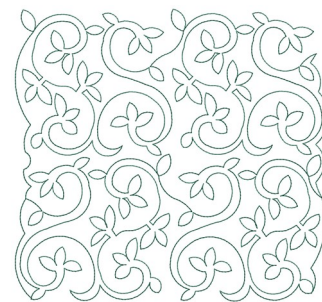

Name: Leaves Quilt Block Machine Embroidery Design

SKU: GSD01-STPL237

Brand: Grand Slam Designs

Unique Colors: 13 (1 color Stops)

Unique Colors

	Color Name (Color Code)	Manufacturer - Type
	Super White (1001) [No Color Selected]	madeira - rayon
	Dusty Lilac (1263) [No Color Selected]	madeira - rayon
	Crocus (286)	Exquisite - Polyester 1000m

Complete Color Sequence

#		Color Name (Color Code)	Manufacturer - Type
1		Super White (1001) [No Color Selected]	madeira - rayon
2		Super White (1001) [No Color Selected]	madeira - rayon
3		Crocus (286)	Exquisite - Polyester 1000m