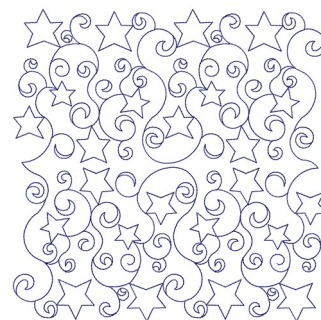

Name: Star Quilt Block

SKU: GSD01-STPL235

Brand: Grand Slam Designs

Unique Colors: 13 (1 color Stops)

Unique Colors

	Color Name (Color Code)	Manufacturer - Type
	Super White (1001) [No Color Selected]	madeira - rayon
	Dusty Lilac (1263) [No Color Selected]	madeira - rayon
	Crocus (286)	Exquisite - Polyester 1000m

Complete Color Sequence

#		Color Name (Color Code)	Manufacturer - Type
1		Super White (1001) [No Color Selected]	madeira - rayon
2		Super White (1001) [No Color Selected]	madeira - rayon
3		Crocus (286)	Exquisite - Polyester 1000m