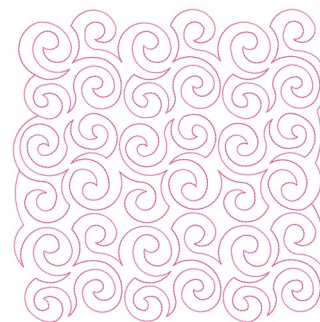

Name: Swirly Quilt Block

SKU: GSD01-STPL231

Brand: Grand Slam Designs

Unique Colors: 13 (1 color Stops)

Unique Colors

	Color Name (Color Code)	Manufacturer - Type
	Super White (1001) [No Color Selected]	madeira - rayon
	Dusty Lilac (1263) [No Color Selected]	madeira - rayon
	Crocus (286)	Exquisite - Polyester 1000m

Complete Color Sequence

#		Color Name (Color Code)	Manufacturer - Type
1		Super White (1001) [No Color Selected]	madeira - rayon
2		Super White (1001) [No Color Selected]	madeira - rayon
3		Crocus (286)	Exquisite - Polyester 1000m