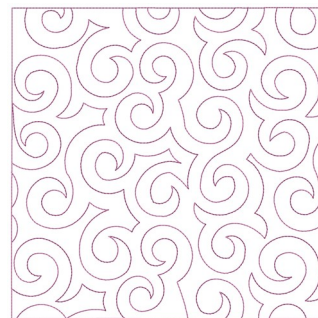

Name: Swirly Quilt Block

SKU: GSD01-STPL229

Brand: Grand Slam Designs

Unique Colors: 13 (1 color Stops)

Unique Colors

	Color Name (Color Code)	Manufacturer - Type
	Super White (1001) [No Color Selected]	madeira - rayon
	Dusty Lilac (1263) [No Color Selected]	madeira - rayon
	Crocus (286)	Exquisite - Polyester 1000m

Complete Color Sequence

#		Color Name (Color Code)	Manufacturer - Type
1		Super White (1001) [No Color Selected]	madeira - rayon
2		Super White (1001) [No Color Selected]	madeira - rayon
3		Crocus (286)	Exquisite - Polyester 1000m