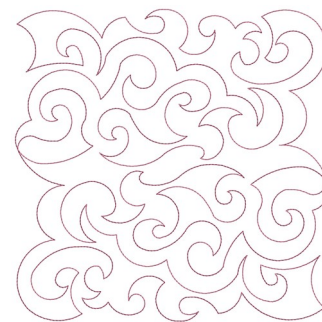

Name: Swirly Quilt Block Pattern

SKU: GSD01-STPL227

Brand: Grand Slam Designs

Unique Colors: 13 (1 color Stops)

Unique Colors

	Color Name (Color Code)	Manufacturer - Type
	Super White (1001) [No Color Selected]	madeira - rayon
	Dusty Lilac (1263) [No Color Selected]	madeira - rayon
	Crocus (286)	Exquisite - Polyester 1000m

Complete Color Sequence

#		Color Name (Color Code)	Manufacturer - Type
1		Super White (1001) [No Color Selected]	madeira - rayon
2		Super White (1001) [No Color Selected]	madeira - rayon
3		Crocus (286)	Exquisite - Polyester 1000m