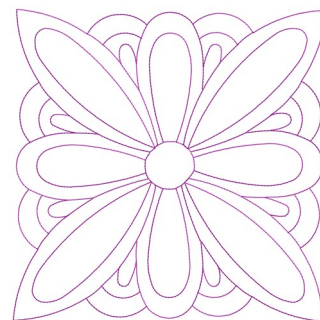

Name: Flower Quilt Block

SKU: GSD01-STPL225

Brand: Grand Slam Designs

Unique Colors: 13 (1 color Stops)

Unique Colors

	Color Name (Color Code)	Manufacturer - Type
	Super White (1001) [No Color Selected]	madeira - rayon
	Dusty Lilac (1263) [No Color Selected]	madeira - rayon
	Crocus (286)	Exquisite - Polyester 1000m

Complete Color Sequence

#		Color Name (Color Code)	Manufacturer - Type
1		Super White (1001) [No Color Selected]	madeira - rayon
2		Super White (1001) [No Color Selected]	madeira - rayon
3		Crocus (286)	Exquisite - Polyester 1000m