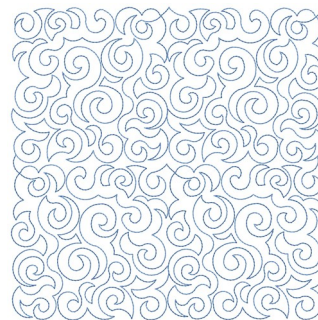

Name: Curvy Quilt Block Pattern Machine
Embroidery Design

SKU: GSD01-STPL209

Brand: Grand Slam Designs

Unique Colors: 13 (1 color Stops)

Unique Colors

	Color Name (Color Code)	Manufacturer - Type
	Super White (1001) [No Color Selected]	madeira - rayon
	Dusty Lilac (1263) [No Color Selected]	madeira - rayon
	Crocus (286)	Exquisite - Polyester 1000m

Complete Color Sequence

#		Color Name (Color Code)	Manufacturer - Type
1		Super White (1001) [No Color Selected]	madeira - rayon
2		Super White (1001) [No Color Selected]	madeira - rayon
3		Crocus (286)	Exquisite - Polyester 1000m