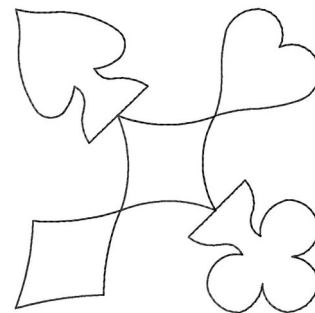

Name: Card Suits Quilt

SKU: GSD01-STPL206

Brand: Grand Slam Designs

Unique Colors: 13 (1 color Stops)

Unique Colors

	Color Name (Color Code)	Manufacturer - Type
	Super White (1001) [No Color Selected]	madeira - rayon
	Dusty Lilac (1263) [No Color Selected]	madeira - rayon
	Crocus (286)	Exquisite - Polyester 1000m

Complete Color Sequence

#		Color Name (Color Code)	Manufacturer - Type
1		Super White (1001) [No Color Selected]	madeira - rayon
2		Super White (1001) [No Color Selected]	madeira - rayon
3		Crocus (286)	Exquisite - Polyester 1000m