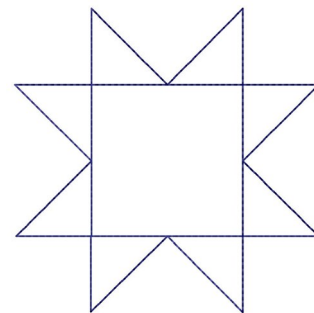

Name: 8 Point Star Quilt Machine Embroidery Design

SKU: GSD01-STPL202

Brand: Grand Slam Designs

Unique Colors: 13 (1 color Stops)

Unique Colors

	Color Name (Color Code)	Manufacturer - Type
	Super White (1001) [No Color Selected]	madeira - rayon
	Dusty Lilac (1263) [No Color Selected]	madeira - rayon
	Crocus (286)	Exquisite - Polyester 1000m

Complete Color Sequence

#		Color Name (Color Code)	Manufacturer - Type
1		Super White (1001) [No Color Selected]	madeira - rayon
2		Super White (1001) [No Color Selected]	madeira - rayon
3		Crocus (286)	Exquisite - Polyester 1000m