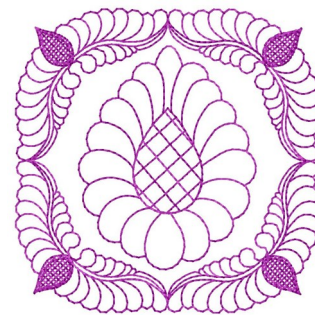

Name: Feathered Flower Quilt

SKU: GSD01-STPL192

Brand: Grand Slam Designs

Unique Colors: 13 (1 color Stops)

Unique Colors

	Color Name (Color Code)	Manufacturer - Type
	Super White (1001) [No Color Selected]	madeira - rayon
	Dusty Lilac (1263) [No Color Selected]	madeira - rayon
	Crocus (286)	Exquisite - Polyester 1000m

Complete Color Sequence

#		Color Name (Color Code)	Manufacturer - Type
1		Super White (1001) [No Color Selected]	madeira - rayon
2		Super White (1001) [No Color Selected]	madeira - rayon
3		Crocus (286)	Exquisite - Polyester 1000m